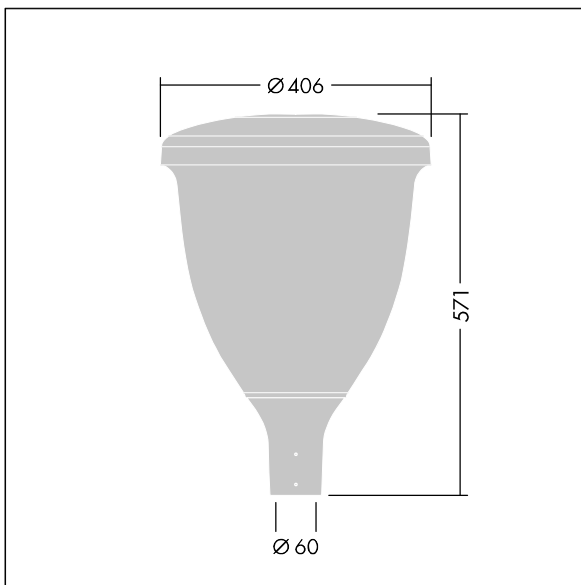

Volupto

A smart, post top LED lantern with a Wide Street & Comfort distribution. Programmable LED driver with 12 LEDs driven at 1,05A. Class I electrical, IP66, IK10. Canopy and base: corrosion resistant die-cast powder coated aluminium, finished textured anthracite (close to RAL7043). Enclosure: UV stabilised polycarbonate. Complete with 4000K LED. Pre-wired with 5m cable. Post top mounting to Ø60mm column.

Dimensions: Ø60/406 x 571 mm
 Luminaire input power: 40.3 W
 Luminaire luminous flux: 5181 lm
 Luminaire efficacy: 129 lm/W
 Weight: 7.53 kg
 Scx: 0.143 m²

TLG_VOLU_F_Side.jpg

TLG_VOLU_M_60.wmf

This product contains a light source of energy efficiency class D.

Volupto

96631895 VO 12L105-740 SF WSC CL1 W5 T60 ANT

THORN