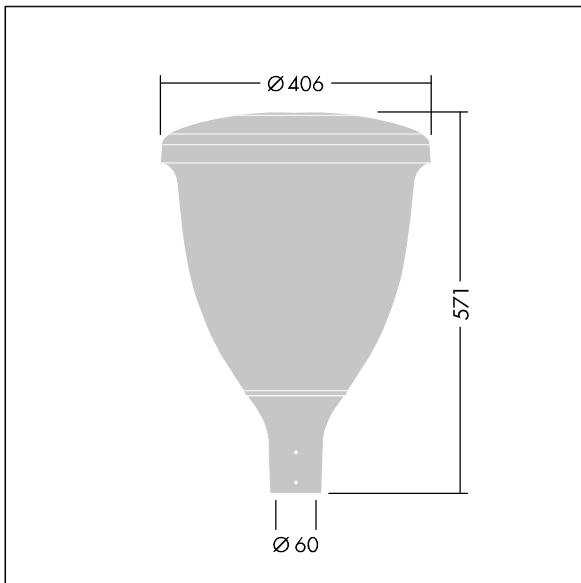

# THORN

96631896 VO 24L35-740 SF WSC CL2 W5 T60 ANT

## Volupto

A smart, post top LED lantern with a Wide Street & Comfort distribution. Programmable LED driver with 24 LEDs driven at 350mA. Class II electrical, IP66, IK10. Canopy and base: corrosion resistant die-cast powder coated aluminium, finished textured anthracite (close to RAL7043). Enclosure: UV stabilised polycarbonate. Complete with 4000K LED. Pre-wired with 5m cable. Post top mounting to Ø60mm column.

Dimensions: Ø60/406 x 571 mm  
Luminaire input power: 25.7 W  
Luminaire luminous flux: 3935 lm  
Luminaire efficacy: 153 lm/W  
Weight: 7.47 kg  
Scx: 0.143 m<sup>2</sup>

TLG\_VOLU\_F\_Side.jpg

TLG\_VOLU\_M\_60.wmf