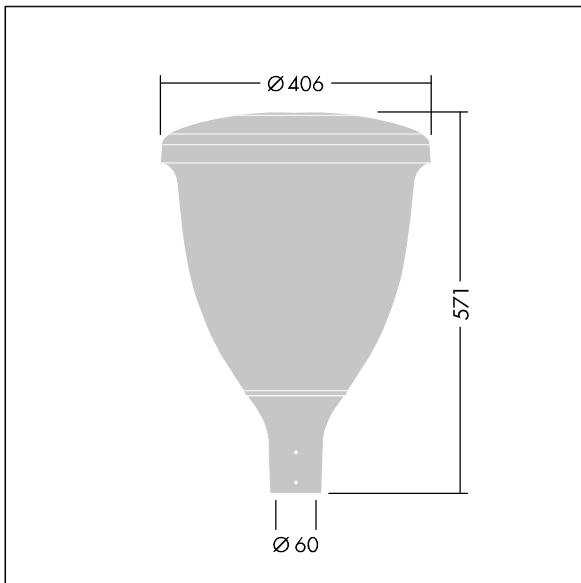

96631898 VO 24L50-740 SF WSC CL2 W5 T60 ANT

Volupto

A smart, post top LED lantern with a Wide Street & Comfort distribution. Programmable LED driver with 24 LEDs driven at 500mA. Class II electrical, IP66, IK10. Canopy and base: corrosion resistant die-cast powder coated aluminium, finished textured anthracite (close to RAL7043). Enclosure: UV stabilised polycarbonate. Complete with 4000K LED. Pre-wired with 5m cable. Post top mounting to Ø60mm column.

Dimensions: Ø60/406 x 571 mm
 Luminaire input power: 36.1 W
 Luminaire luminous flux: 5412 lm
 Luminaire efficacy: 150 lm/W
 Weight: 7.47 kg
 Scx: 0.143 m²

TLG_VOLU_F_Side.jpg

TLG_VOLU_M_60.wmf

This product contains a light source of energy efficiency class D.