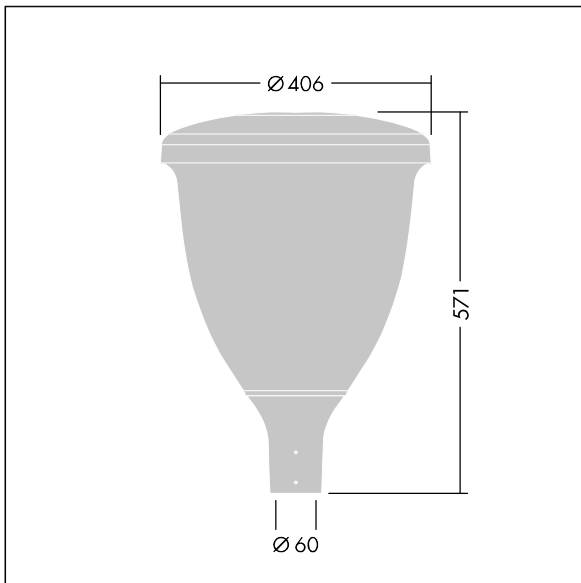

Volupto

THORN

96631900 VO 24L70-740 SF WSC CL2 W5 T60 ANT

Volupto

A smart, post top LED lantern with a Wide Street & Comfort distribution. Programmable LED driver with 24 LEDs driven at 700mA. Class II electrical, IP66, IK10. Canopy and base: corrosion resistant die-cast powder coated aluminium, finished textured anthracite (close to RAL7043). Enclosure: UV stabilised polycarbonate. Complete with 4000K LED. Pre-wired with 5m cable. Post top mounting to Ø60mm column.

Dimensions: Ø60/406 x 571 mm
Luminaire input power: 50.9 W
Luminaire luminous flux: 7250 lm
Luminaire efficacy: 142 lm/W
Weight: 7.47 kg
Scx: 0.143 m²

TLG_VOLU_F_Side.jpg

TLG_VOLU_M_60.wmf

This product contains a light source of energy efficiency class D.