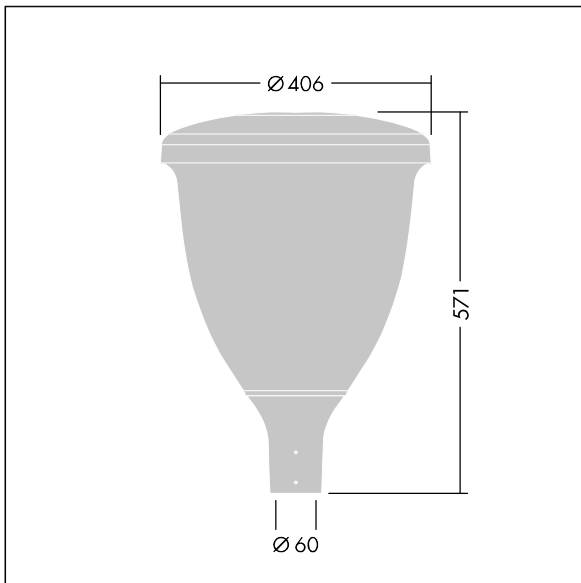

96631904 VO 18L50-740 SF RS CL2 W5 T60 ANT

## Volupto

A smart, post top LED lantern with a radially symmetric distribution. Programmable LED driver with 18 LEDs driven at 500mA. Class II electrical, IP66, IK10. Canopy and base: corrosion resistant die-cast powder coated aluminium, finished textured anthracite (close to RAL7043). Enclosure: UV stabilised polycarbonate. Complete with 4000K LED. Pre-wired with 5m cable. Post top mounting to Ø60mm column.

Dimensions: Ø60/406 x 571 mm  
 Luminaire input power: 27.8 W  
 Luminaire luminous flux: 3938 lm  
 Luminaire efficacy: 142 lm/W  
 Weight: 7.48 kg  
 Scx: 0.143 m<sup>2</sup>

TLG\_VOLU\_F\_Side.jpg

TLG\_VOLU\_M\_60.wmf