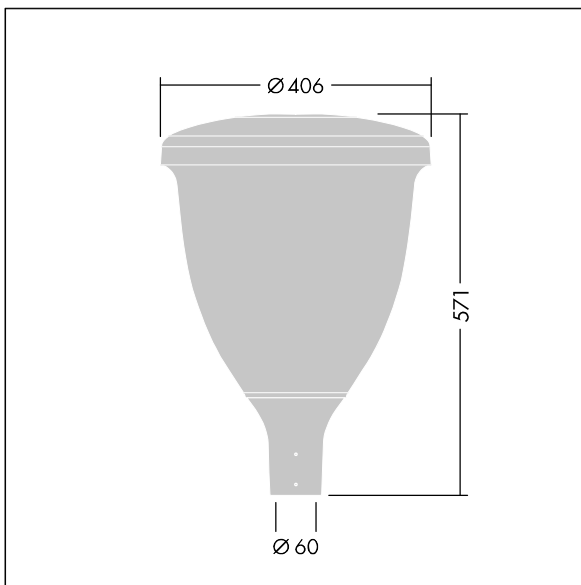

96631909 VO 18L105-740 SF RS CL1 W5 T60 ANT

Volupto

A smart, post top LED lantern with a radially symmetric distribution. Programmable LED driver with 18 LEDs driven at 1,05A. Class I electrical, IP66, IK10. Canopy and base: corrosion resistant die-cast powder coated aluminium, finished textured anthracite (close to RAL7043). Enclosure: UV stabilised polycarbonate. Complete with 4000K LED. Pre-wired with 5m cable. Post top mounting to Ø60mm column.

Dimensions: Ø60/406 x 571 mm
 Luminaire input power: 59.5 W
 Luminaire luminous flux: 7458 lm
 Luminaire efficacy: 125 lm/W
 Weight: 7.59 kg
 Scx: 0.143 m²

TLG_VOLU_F_Side.jpg

TLG_VOLU_M_60.wmf

This product contains a light source of energy efficiency class D.

Volupto

96631909 VO 18L105-740 SF RS CL1 W5 T60 ANT

THORN