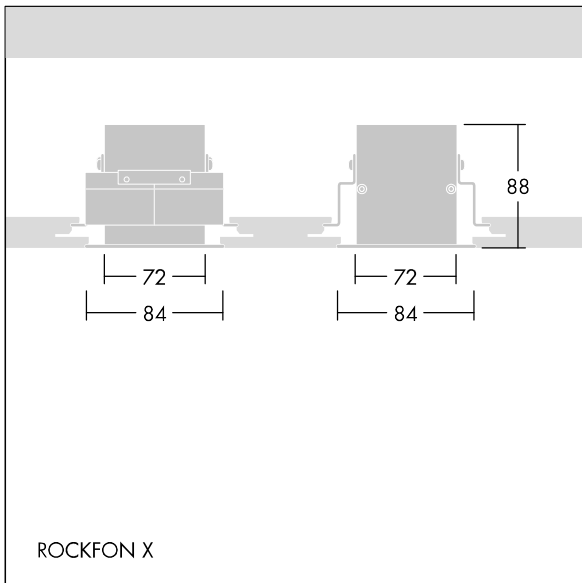

### 96631972 EQL MOD HTB BRACKET SD 600 SET

#### Equaline

Side bracket for recessed installation of EQL channels in modular ceilings with hidden joint. Length 600mm.

ZS\_ERS\_F\_96631972\_1.jpg

TLG\_EQUAL\_M\_rockfon\_niv.wmf