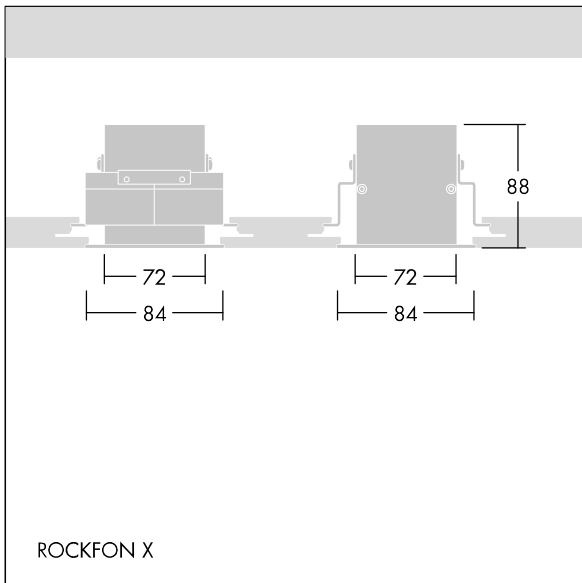

Equaline

96631974 EQL MOD HTB BRACKET FRNT SET

Equaline

Front bracket for recessed installation of EQL channels in modular ceilings with hidden joint..

ZS_ERS_F_96631974_1.jpg

TLG_EQUL_M_rockfon_niv.wmf