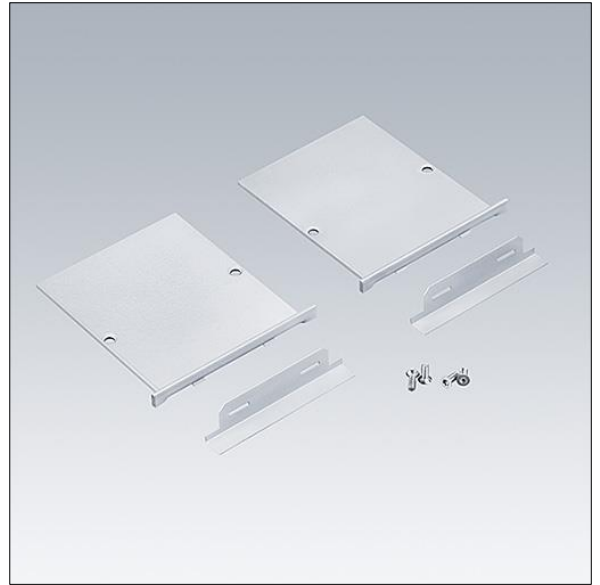

# Equaline

96632064 EQL FS EC SET SRE L9

THORN

## Equaline

End cap including 9mm masking plate for EQL configurations with slim frame (FS) channel below 4 metres in silver (2 pieces).

TLG\_EQUL\_F\_FSEC9SR.jpg