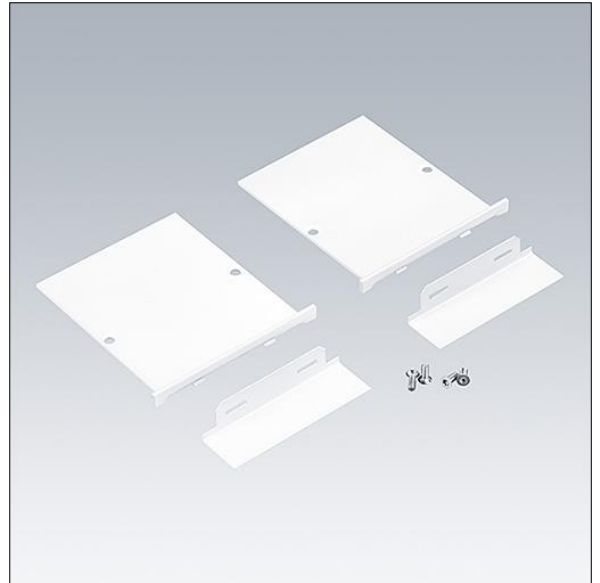

Equaline

96632069 EQL FS EC SET WH L20

THORN

Equaline

End cap including 20mm masking plate for EQL configurations with slim frame (FS) channel above 4 metres in white (2 pieces).

TLG_EQUAL_F_FSEC20WH.jpg