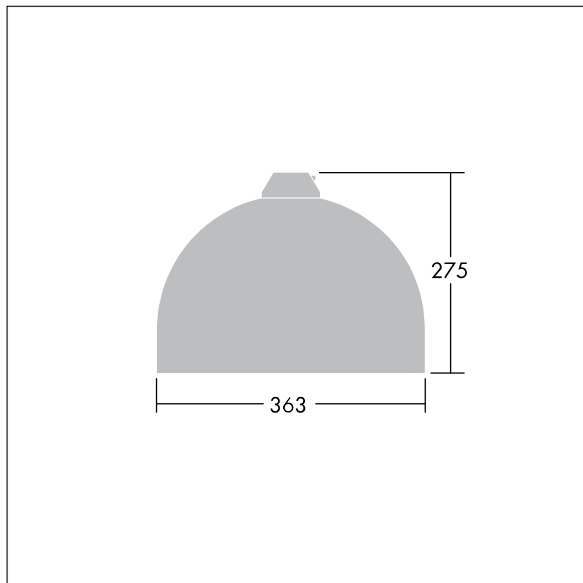

## Victor

A small size LED road and street luminaire, in a modern and timeless design. 12 LEDs driven at 500mA with Narrow Road optic. DALI dimmable LED driver. Class II electrical, IP66. Body in aluminium, powder coated Traffic white RAL9016. Enclosure: toughened flat glass. Luminaire to be suspended using brackets (Ø27G), post top, or wall mounted. Tool-free electrical connection via 2 x 2.5 mm<sup>2</sup> terminal block. Equipped with 50% power reduction circuit, effective 3 hours before and 5 hours after a calculated midnight. Pre-wired with 8m, 4 core cable. Complete with 4000K LED

Dimensions: Ø363 x 277 mm

Luminaire input power: 21 W

Weight: 5.5 kg

Scx: 0.084 m<sup>2</sup>

TLG\_VCTR\_F\_65PDB.jpg

TLG\_VCTR\_M\_SWLD1.wmf

This product contains a light source of energy efficiency class D.