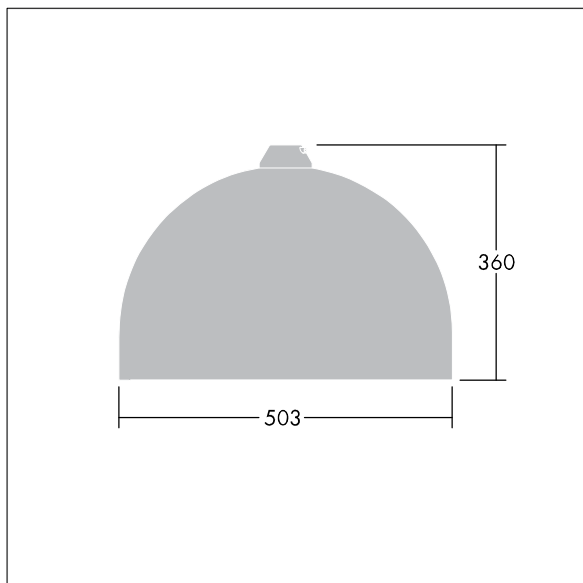

96276878 VIC2 72L70-740 NR BP 3550 HFX CL2 ->

Victor

A large size LED road and street luminaire, in a modern and timeless design. 72 LEDs driven at 700mA with Narrow Road optic. DALI dimmable LED driver. Class II electrical, IP66. Body in aluminium, powder coated Traffic white RAL9016. Enclosure: toughened flat glass. Luminaire to be suspended using brackets (Ø27G), post top, or wall mounted. Tool-free electrical connection via 2 x 2.5 mm² terminal block. Equipped with 50% power reduction circuit, effective 3 hours before and 5 hours after a calculated midnight. Pre-wired with 10m, 4 core cable. Complete with 4000K LED

Dimensions: Ø503 x 360 mm
 Luminaire input power: 153 W
 Weight: 9.7 kg
 Scx: 0.144 m²

TLG_VCTR_F_65PDB.jpg

TLG_VCTR_M_SWLD2.wmf

This product contains a light source of energy efficiency class D.

All values marked with an * are rated values. Thorn uses tried and tested components from leading suppliers, however there may be isolated instances of technology-related failures of individual LEDs during the rated product lifetime. International standards set the tolerance in initial flux and connected load at ±10%. Unless stated otherwise, the values apply to an ambient temperature of 25°C.