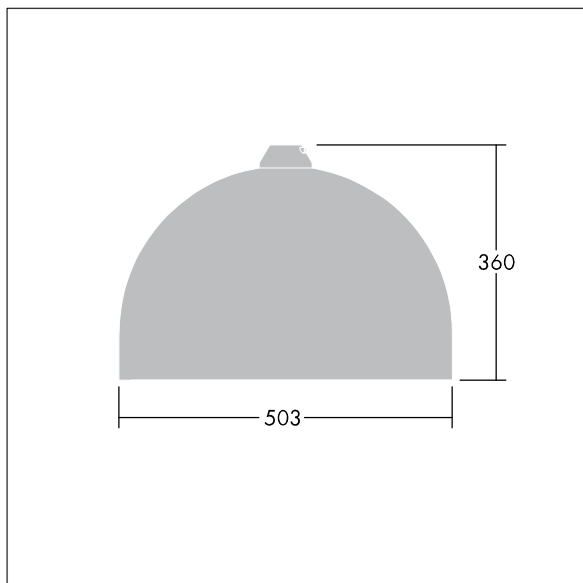

96276878 VIC2 72L70-740 NR BP 3550 HFX CL2 ->

Victor

A large size LED road and street luminaire, in a modern and timeless design. 72 LEDs driven at 700mA with Narrow Road optic. DALI dimmable LED driver. Class II electrical, IP66. Body in aluminium, powder coated Traffic white RAL9016. Enclosure: toughened flat glass. Luminaire to be suspended using brackets (Ø27G), post top, or wall mounted. Tool-free electrical connection via 2 x 2.5 mm² terminal block. Equipped with 50% power reduction circuit, effective 3 hours before and 5 hours after a calculated midnight. Pre-wired with 10m, 4 core cable. Complete with 4000K LED

Dimensions: Ø503 x 360 mm
 Luminaire input power: 153 W
 Weight: 9.7 kg
 Scx: 0.144 m²

TLG_VCTR_F_65PDB.jpg

TLG_VCTR_M_SWLD2.wmf

This product contains a light source of energy efficiency class D.

Victor

96276878 VIC2 72L70-740 NR BP 3550 HFX CL2 ->