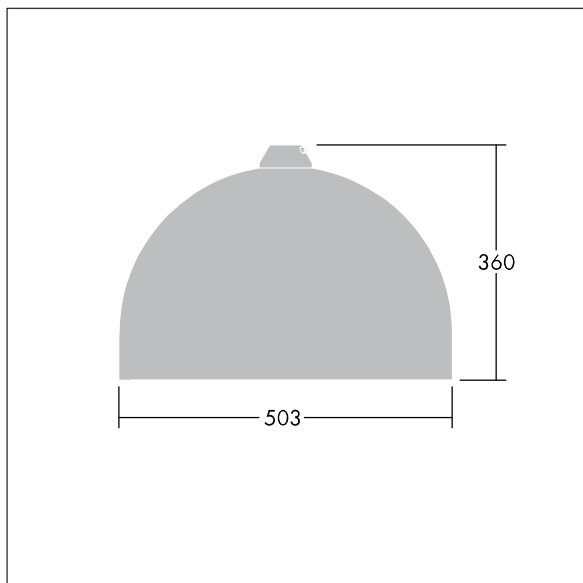

96276877 VIC2 72L50-740 NR BP 3550 HFX CL2 ->

Victor

A large size LED road and street luminaire, in a modern and timeless design. 72 LEDs driven at 500mA with Narrow Road optic. DALI dimmable LED driver. Class II electrical, IP66. Body in aluminium, powder coated Traffic white RAL9016. Enclosure: toughened flat glass. Luminaire to be suspended using brackets (Ø27G), post top, or wall mounted. Tool-free electrical connection via 2 x 2.5 mm² terminal block. Equipped with 50% power reduction circuit, effective 3 hours before and 5 hours after a calculated midnight. Pre-wired with 10m, 4 core cable. Complete with 4000K LED

Dimensions: Ø503 x 360 mm
 Luminaire input power: 109 W
 Weight: 9.7 kg
 Scx: 0.144 m²

TLG_VCTR_F_65PDB.jpg

TLG_VCTR_M_SWLD2.wmf

This product contains a light source of energy efficiency class D.