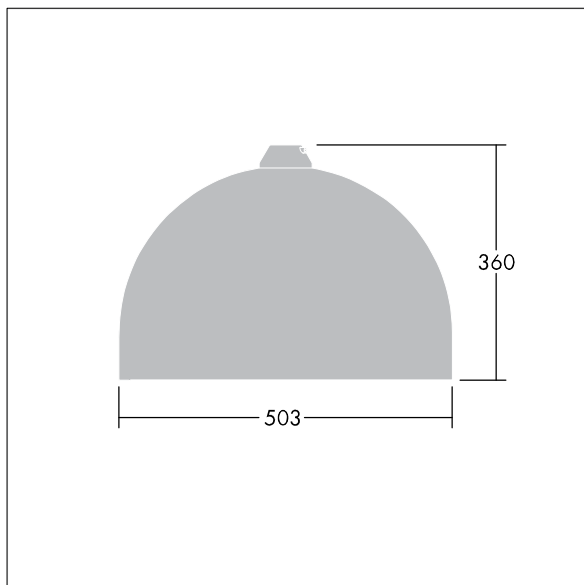

96276877 VIC2 72L50-740 NR BP 3550 HFX CL2 ->

Victor

A large size LED road and street luminaire, in a modern and timeless design. 72 LEDs driven at 500mA with Narrow Road optic. DALI dimmable LED driver. Class II electrical, IP66. Body in aluminium, powder coated Traffic white RAL9016. Enclosure: toughened flat glass. Luminaire to be suspended using brackets (Ø27G), post top, or wall mounted. Tool-free electrical connection via 2 x 2.5 mm² terminal block. Equipped with 50% power reduction circuit, effective 3 hours before and 5 hours after a calculated midnight. Pre-wired with 10m, 4 core cable. Complete with 4000K LED

Dimensions: Ø503 x 360 mm
 Luminaire input power: 109 W
 Weight: 9.7 kg
 Scx: 0.144 m²

TLG_VCTR_F_65PDB.jpg

TLG_VCTR_M_SWLD2.wmf

This product contains a light source of energy efficiency class D.

Victor

96276877 VIC2 72L50-740 NR BP 3550 HFX CL2 ->