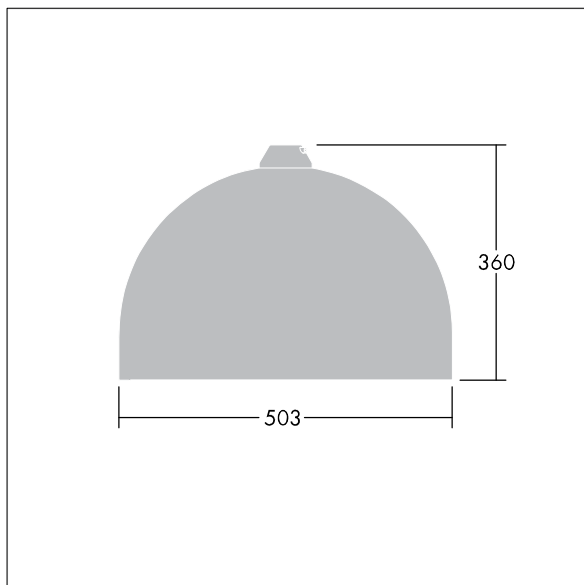

## Victor

A large size LED road and street luminaire, in a modern and timeless design. 48 LEDs driven at 500mA with Narrow Road optic. DALI dimmable LED driver. Class II electrical, IP66. Body in aluminium, powder coated Traffic white RAL9016. Enclosure: toughened flat glass. Luminaire to be suspended using brackets (Ø27G), post top, or wall mounted. Tool-free electrical connection via 2 x 2.5 mm<sup>2</sup> terminal block. Equipped with 50% power reduction circuit, effective 3 hours before and 5 hours after a calculated midnight. Pre-wired with 10m, 4 core cable. Complete with 4000K LED

Dimensions: Ø503 x 360 mm  
 Luminaire input power: 72 W  
 Weight: 9.7 kg  
 Scx: 0.144 m<sup>2</sup>

TLG\_VCTR\_F\_65PDB.jpg

TLG\_VCTR\_M\_SWLD2.wmf

This product contains a light source of energy efficiency class D.