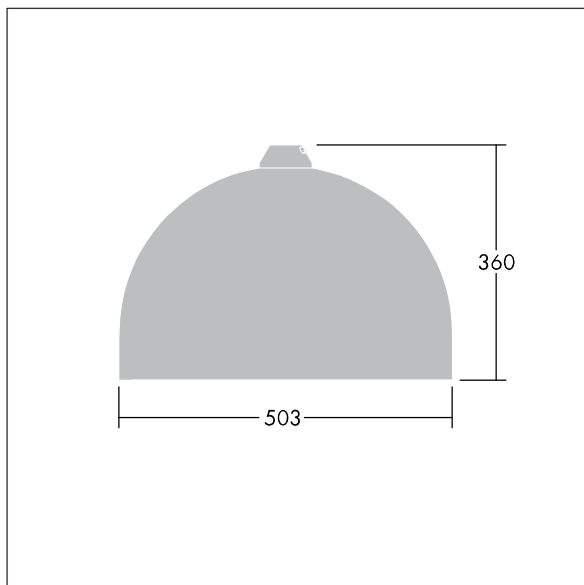

## Victor

A large size LED road and street luminaire, in a modern and timeless design. 48 LEDs driven at 500mA with Narrow Road optic. DALI dimmable LED driver. Class II electrical, IP66. Body in aluminium, powder coated Traffic white RAL9016. Enclosure: toughened flat glass. Luminaire to be suspended using brackets (Ø27G), post top, or wall mounted. Tool-free electrical connection via 2 x 2.5 mm<sup>2</sup> terminal block. Equipped with 50% power reduction circuit, effective 3 hours before and 5 hours after a calculated midnight. Pre-wired with 10m, 4 core cable. Complete with 4000K LED

Dimensions: Ø503 x 360 mm

Luminaire input power: 72 W

Weight: 9.7 kg

Scx: 0.144 m<sup>2</sup>

TLG\_VCTR\_F\_65PDB.jpg

TLG\_VCTR\_M\_SWLD2.wmf

This product contains a light source of energy efficiency class D.