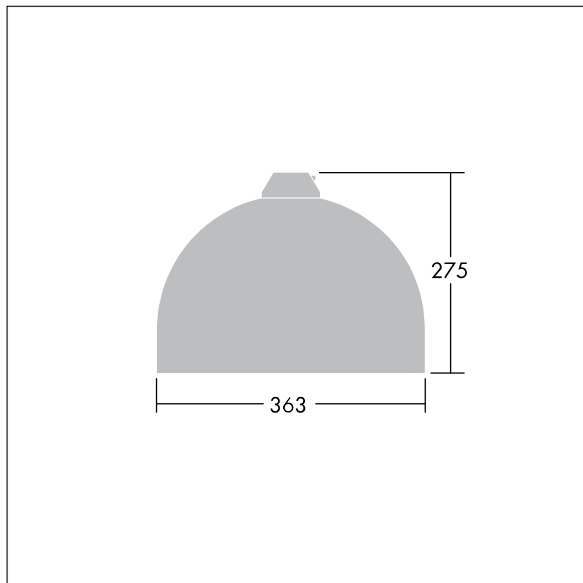

Victor

THORN

96276868 VIC1 36L50-740 NR BP 3550 HFX CL2 ->

Victor

A small size LED road and street luminaire, in a modern and timeless design. 36 LEDs driven at 500mA with Narrow Road optic. DALI dimmable LED driver. Class II electrical, IP66. Body in aluminium, powder coated Traffic white RAL9016. Enclosure: toughened flat glass. Luminaire to be suspended using brackets (Ø27G), post top, or wall mounted. Tool-free electrical connection via 2 x 2.5 mm² terminal block. Equipped with 50% power reduction circuit, effective 3 hours before and 5 hours after a calculated midnight. Pre-wired with 8m, 4 core cable. Complete with 4000K LED

Dimensions: Ø363 x 277 mm

Luminaire input power: 55 W

Weight: 5.5 kg

Scx: 0.084 m²

TLG_VCTR_F_65PDB.jpg

TLG_VCTR_M_SWLD1.wmf

This product contains a light source of energy efficiency class D.

All values marked with an * are rated values. Thorn uses tried and tested components from leading suppliers, however there may be isolated instances of technology-related failures of individual LEDs during the rated product lifetime. International standards set the tolerance in initial flux and connected load at ±10%. Unless stated otherwise, the values apply to an ambient temperature of 25°C.