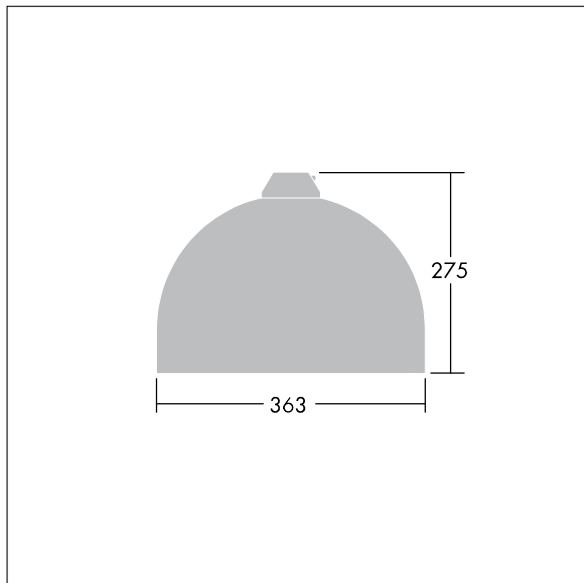

96276868 VIC1 36L50-740 NR BP 3550 HFX CL2 ->

Victor

A small size LED road and street luminaire, in a modern and timeless design. 36 LEDs driven at 500mA with Narrow Road optic. DALI dimmable LED driver. Class II electrical, IP66. Body in aluminium, powder coated Traffic white RAL9016. Enclosure: toughened flat glass. Luminaire to be suspended using brackets (Ø27G), post top, or wall mounted. Tool-free electrical connection via 2 x 2.5 mm² terminal block. Equipped with 50% power reduction circuit, effective 3 hours before and 5 hours after a calculated midnight. Pre-wired with 8m, 4 core cable. Complete with 4000K LED

Dimensions: Ø363 x 277 mm

Luminaire input power: 55 W

Weight: 5.5 kg

Scx: 0.084 m²

TLG_VCTR_F_65PDB.jpg

TLG_VCTR_M_SWLD1.wmf

This product contains a light source of energy efficiency class D.

Victor