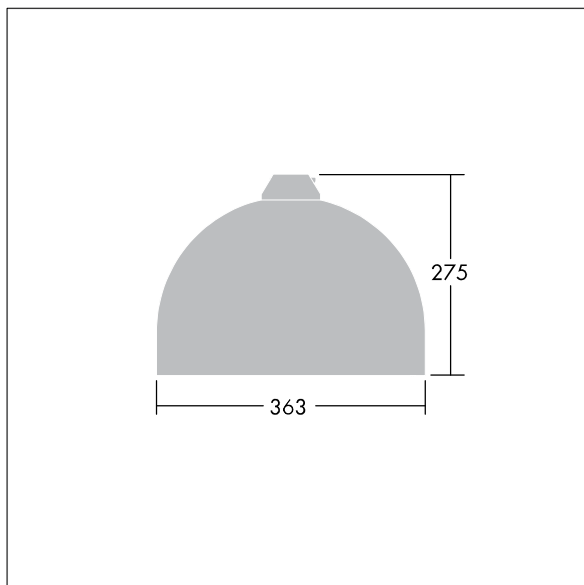

## Victor

A small size LED road and street luminaire, in a modern and timeless design. 36 LEDs driven at 350mA with Narrow Road optic. DALI dimmable LED driver. Class II electrical, IP66. Body in aluminium, powder coated Traffic white RAL9016. Enclosure: toughened flat glass. Luminaire to be suspended using brackets (Ø27G), post top, or wall mounted. Tool-free electrical connection via 2 x 2.5 mm<sup>2</sup> terminal block. Equipped with 50% power reduction circuit, effective 3 hours before and 5 hours after a calculated midnight. Pre-wired with 8m, 4 core cable. Complete with 4000K LED

Dimensions: Ø363 x 277 mm

Luminaire input power: 39 W

Weight: 5.5 kg

Scx: 0.084 m<sup>2</sup>

TLG\_VCTR\_F\_65PDB.jpg

TLG\_VCTR\_M\_SWLD1.wmf

This product contains a light source of energy efficiency class D.