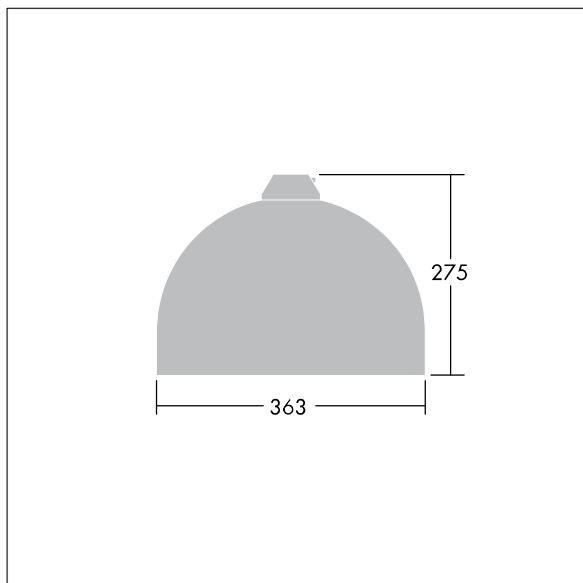

96276865 VIC1 24L70-740 NR BP 3550 HFX CL2 ->

Victor

A small size LED road and street luminaire, in a modern and timeless design. 24 LEDs driven at 700mA with Narrow Road optic. DALI dimmable LED driver. Class II electrical, IP66. Body in aluminium, powder coated Traffic white RAL9016. Enclosure: toughened flat glass. Luminaire to be suspended using brackets (Ø27G), post top, or wall mounted. Tool-free electrical connection via 2 x 2.5 mm² terminal block. Equipped with 50% power reduction circuit, effective 3 hours before and 5 hours after a calculated midnight. Pre-wired with 8m, 4 core cable. Complete with 4000K LED

Dimensions: Ø363 x 277 mm

Luminaire input power: 53 W

Weight: 5.5 kg

Scx: 0.084 m²

TLG_VCTR_F_65PDB.jpg

TLG_VCTR_M_SWLD1.wmf

This product contains a light source of energy efficiency class D.