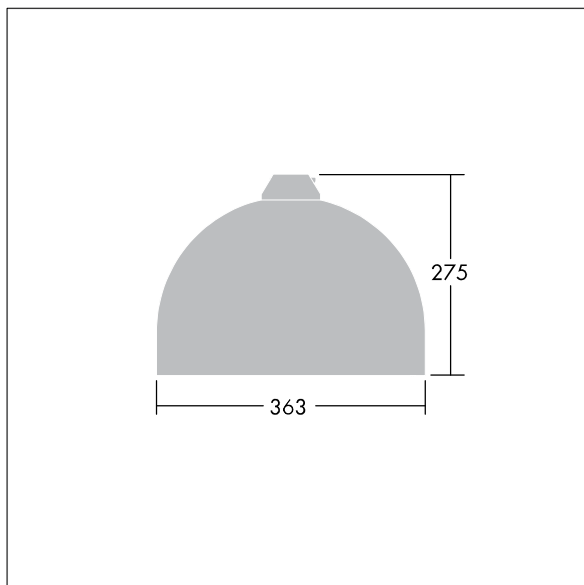

Dimensions: Ø363 x 277 mm

Luminaire input power: 53 W

Weight: 5.5 kg

Scx: 0.084 m<sup>2</sup>

TLG\_VCTR\_F\_65PDB.jpg

TLG\_VCTR\_M\_SWLD1.wmf

This product contains a light source of energy efficiency class D.