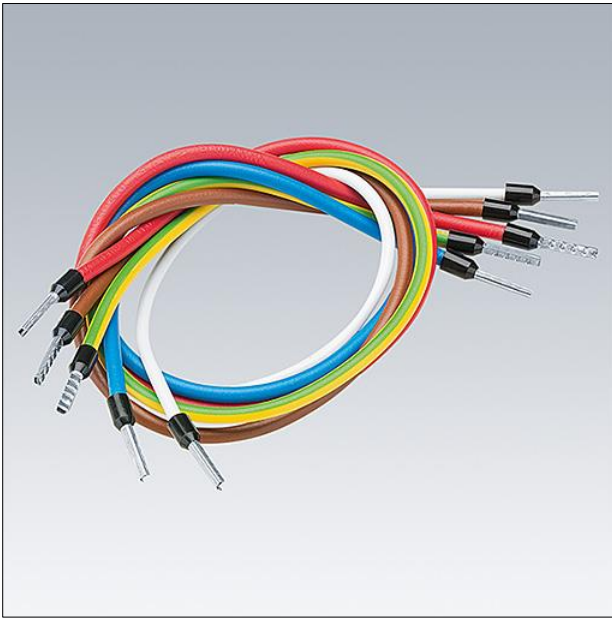

5 pole through wiring connection kit for Equaline batten.

TLG_EQUL_F_INS3.jpg