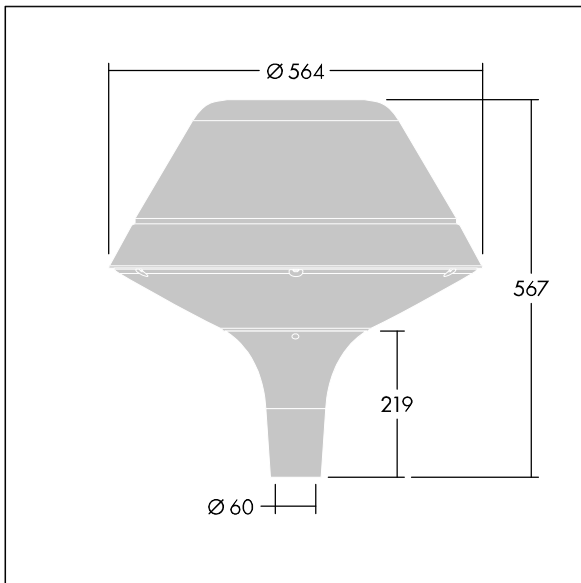

TLG_PLRL_M_IOC_T60.wmf

This product contains a light source of energy efficiency class D.

All values marked with an * are rated values. Thorn uses tried and tested components from leading suppliers, however there may be isolated instances of technology-related failures of individual LEDs during the rated product lifetime. International standards set the tolerance in initial flux and connected load at ±10%. Unless stated otherwise, the values apply to an ambient temperature of 25°C.

Thorn Lighting is constantly developing and improving its products. The right is reserved to change specifications without prior notification or public announcement.
© Thorn Lighting