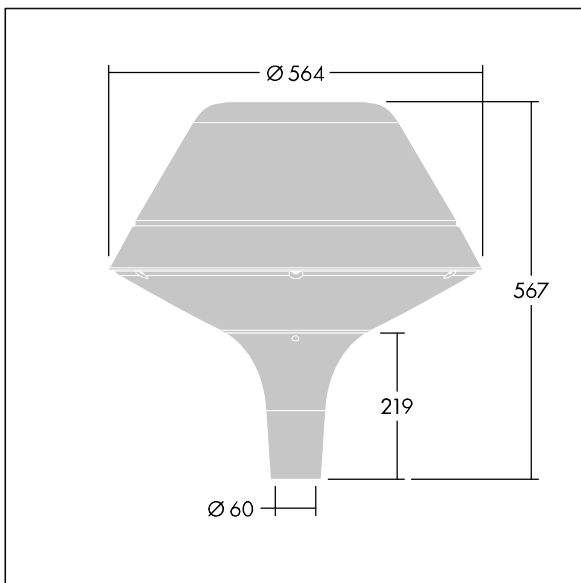

Plurio

THORN

96668684 PLI O 24L70-722-40 R/S T60 CL1 ANT

Plurio

Plurio Indirect: A decorative post-top LED lantern with radially symmetric distribution. LED driver with 24 LEDs driven at 700mA. Class I electrical, IP66, IK08. Base: cast aluminium, powder coated anthracite (close to RAL7043). Canopy: original shape, aluminium, textured anthracite (close to RAL7043). Diffuser: UV stabilised, clear polycarbonate with anti-glare prisms. Indirect, reflector based optic. Complete with 2200-4000K NightTune LEDs. Post top mounting to Ø60mm column.

Upward lighting emissions below 1%.

Dimensions: Ø564 x 567 mm
Luminaire input power: 51 W
Luminaire luminous flux: 5386 lm
Luminaire efficacy: 106 lm/W
Weight: 9.5 kg
Scx: 0.199 m²

TLG_PLRL_F_IOC_ANT.jpg