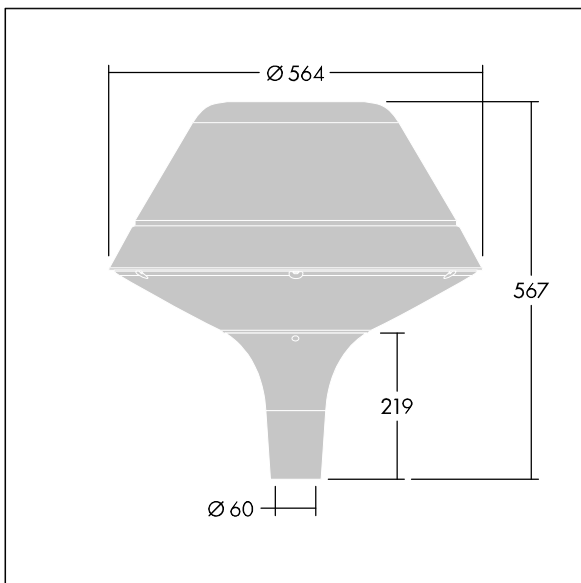

Plurio

THORN

96668685 PLI O 24L70-722-40 R/S T60 CL2 ANT

Plurio

Plurio Indirect: A decorative post-top LED lantern with radially symmetric distribution. LED driver with 24 LEDs driven at 700mA. Class II electrical, IP66, IK08. Base: cast aluminium, powder coated anthracite (close to RAL7043). Canopy: original shape, aluminium, textured anthracite (close to RAL7043). Diffuser: UV stabilised, clear polycarbonate with anti-glare prisms. Indirect, reflector based optic. Complete with 2200-4000K NightTune LEDs. Post top mounting to Ø60mm column.

Upward lighting emissions below 1%.

Dimensions: Ø564 x 567 mm
Luminaire input power: 51 W
Luminaire luminous flux: 5386 lm
Luminaire efficacy: 106 lm/W
Weight: 9.5 kg
Scx: 0.199 m²

TLG_PLRL_F_IOC_ANT.jpg