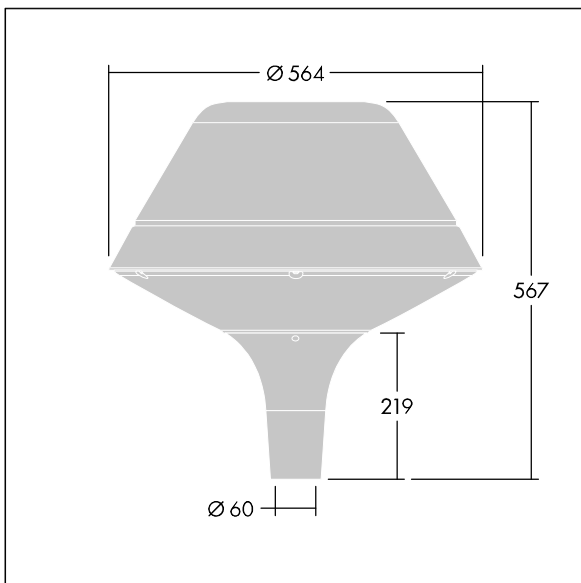

TLG_PLRL_M_IOC_T60.wmf

This product contains a light source of energy efficiency class D.

All values marked with an * are rated values. Thorn uses tried and tested components from leading suppliers, however there may be isolated instances of technology-related failures of individual LEDs during the rated product lifetime. International standards set the tolerance in initial flux and connected load at ±10%. Unless stated otherwise, the values apply to an ambient temperature of 25°C.

Thorn Lighting is constantly developing and improving its products. The right is reserved to change specifications without prior notification or public announcement.
© Thorn Lighting