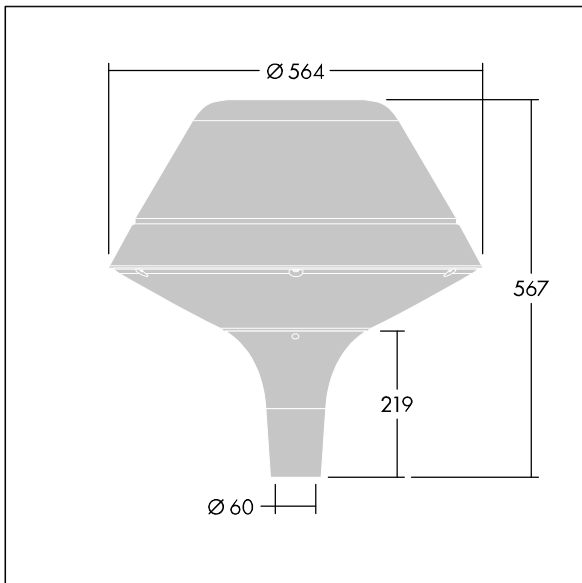

Plurio

THORN

96668686 PLI O 24L50-722-40 R/S T60 CL1 ANT

Plurio

Plurio Indirect: A decorative post-top LED lantern with radially symmetric distribution. LED driver with 24 LEDs driven at 500mA. Class I electrical, IP66, IK08. Base: cast aluminium, powder coated anthracite (close to RAL7043). Canopy: original shape, aluminium, textured anthracite (close to RAL7043). Diffuser: UV stabilised, clear polycarbonate with anti-glare prisms. Indirect, reflector based optic. Complete with 2200-4000K NightTune LEDs. Post top mounting to Ø60mm column.

Upward lighting emissions below 1%.

Dimensions: Ø564 x 567 mm
Luminaire input power: 36 W
Luminaire luminous flux: 3932 lm
Luminaire efficacy: 109 lm/W
Weight: 9.5 kg
Scx: 0.199 m²

TLG_PLRL_F_IOC_ANT.jpg