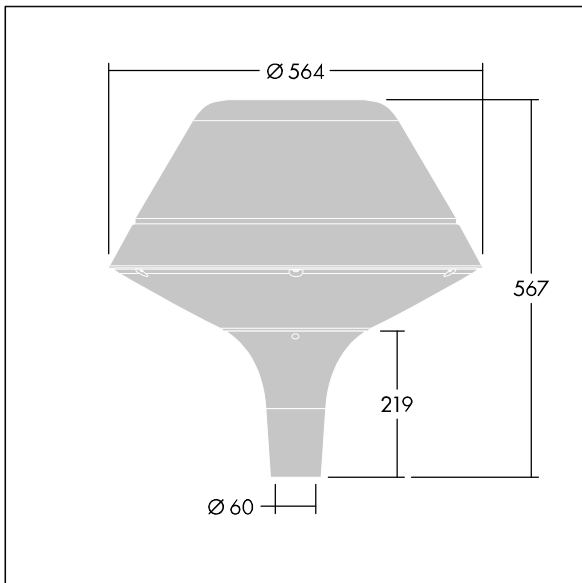

TLG_PLRL_M_IOC_T60.wmf

This product contains a light source of energy efficiency class D.

All values marked with an * are rated values. Thorn uses tried and tested components from leading suppliers, however there may be isolated instances of technology-related failures of individual LEDs during the rated product lifetime. International standards set the tolerance in initial flux and connected load at ±10%. Unless stated otherwise, the values apply to an ambient temperature of 25°C.

Thorn Lighting is constantly developing and improving its products. The right is reserved to change specifications without prior notification or public announcement.
© Thorn Lighting