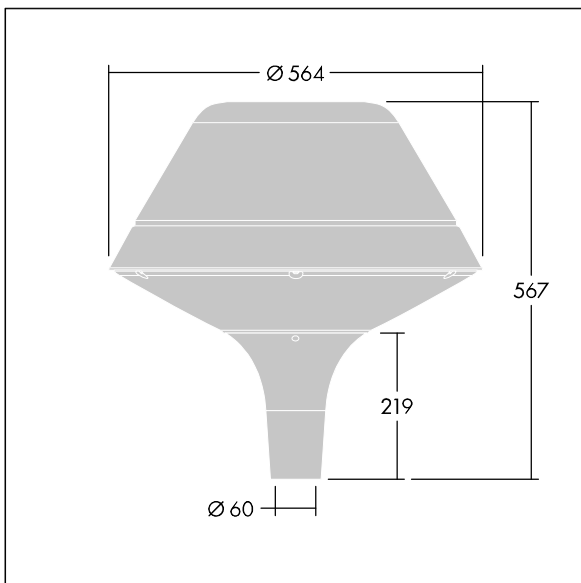

Plurio

THORN

96668687 PLI O 24L50-722-40 R/S T60 CL2 ANT

Plurio

Plurio Indirect: A decorative post-top LED lantern with radially symmetric distribution. LED driver with 24 LEDs driven at 500mA. Class II electrical, IP66, IK08. Base: cast aluminium, powder coated anthracite (close to RAL7043). Canopy: original shape, aluminium, textured anthracite (close to RAL7043). Diffuser: UV stabilised, clear polycarbonate with anti-glare prisms. Indirect, reflector based optic. Complete with 2200-4000K NightTune LEDs. Post top mounting to Ø60mm column.

Upward lighting emissions below 1%.

Dimensions: Ø564 x 567 mm
Luminaire input power: 36 W
Luminaire luminous flux: 3932 lm
Luminaire efficacy: 109 lm/W
Weight: 9.5 kg
Scx: 0.199 m²

TLG_PLRL_F_IOC_ANT.jpg