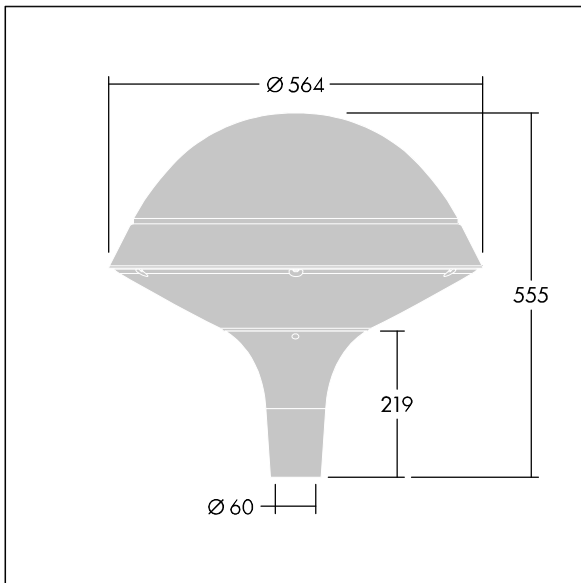

TLG_PLRL_M_IRC_T60.wmf

This product contains a light source of energy efficiency class D.

All values marked with an * are rated values. Thorn uses tried and tested components from leading suppliers, however there may be isolated instances of technology-related failures of individual LEDs during the rated product lifetime. International standards set the tolerance in initial flux and connected load at ±10%. Unless stated otherwise, the values apply to an ambient temperature of 25°C.

Thorn Lighting is constantly developing and improving its products. The right is reserved to change specifications without prior notification or public announcement.
© Thorn Lighting