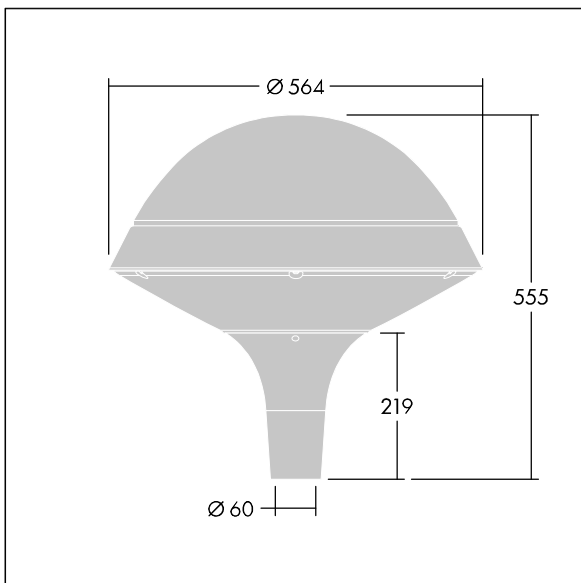

Plurio

THORN

96668700 PLI R 24L70-722-40 R/S T60 CL1 ANT

Plurio

Plurio Indirect: A decorative post-top LED lantern with radially symmetric distribution. LED driver with 24 LEDs driven at 700mA. Class I electrical, IP66, IK08. Base: cast aluminium, powder coated anthracite (close to RAL7043). Canopy: round shape, aluminium, textured anthracite (close to RAL7043). Diffuser: UV stabilised, clear polycarbonate with anti-glare prisms. Indirect, reflector based optic. Complete with 2200-4000K NightTune LEDs. Post top mounting to Ø60mm column.

Upward lighting emissions below 1%.

Dimensions: Ø564 x 555 mm
Luminaire input power: 51 W
Luminaire luminous flux: 5386 lm
Luminaire efficacy: 106 lm/W
Weight: 9.5 kg
Scx: 0.191 m²

TLG_PLRL_F_IRC_ANT.jpg