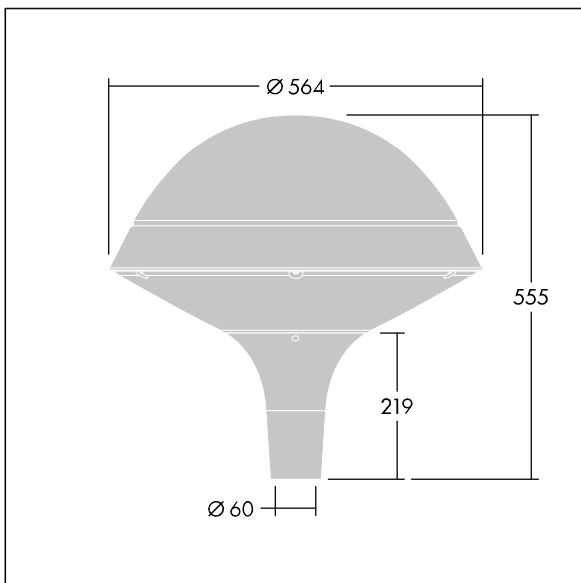

Plurio

THORN

96668701 PLI R 24L70-722-40 R/S T60 CL2 ANT

Plurio

Plurio Indirect: A decorative post-top LED lantern with radially symmetric distribution. LED driver with 24 LEDs driven at 700mA. Class II electrical, IP66, IK08. Base: cast aluminium, powder coated anthracite (close to RAL7043). Canopy: round shape, aluminium, textured anthracite (close to RAL7043). Diffuser: UV stabilised, clear polycarbonate with anti-glare prisms. Indirect, reflector based optic. Complete with 2200-4000K NightTune LEDs. Post top mounting to Ø60mm column.

Upward lighting emissions below 1%.

Dimensions: Ø564 x 555 mm
Luminaire input power: 51 W
Luminaire luminous flux: 5386 lm
Luminaire efficacy: 106 lm/W
Weight: 9.5 kg
Scx: 0.191 m²

TLG_PLRL_F_IRC_ANT.jpg