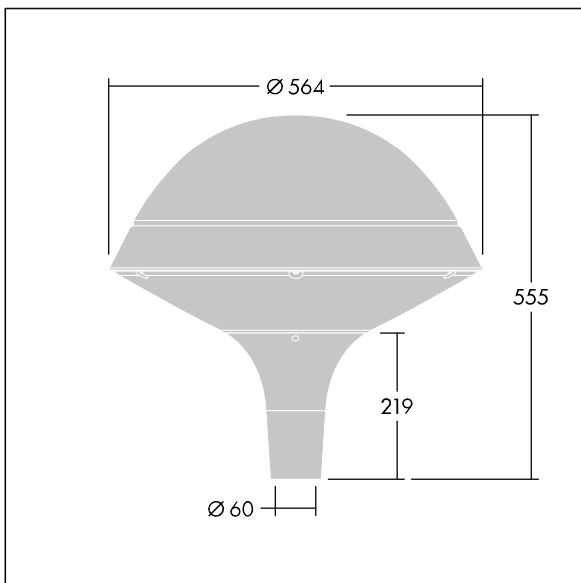

Plurio

THORN

96668702 PLI R 24L50-722-40 R/S T60 CL1 ANT

Plurio

Plurio Indirect: A decorative post-top LED lantern with radially symmetric distribution. LED driver with 24 LEDs driven at 500mA. Class I electrical, IP66, IK08. Base: cast aluminium, powder coated anthracite (close to RAL7043). Canopy: round shape, aluminium, textured anthracite (close to RAL7043). Diffuser: UV stabilised, clear polycarbonate with anti-glare prisms. Indirect, reflector based optic. Complete with 2200-4000K NightTune LEDs. Post top mounting to Ø60mm column.

Upward lighting emissions below 1%.

Dimensions: Ø564 x 555 mm
Luminaire input power: 36 W
Luminaire luminous flux: 3932 lm
Luminaire efficacy: 109 lm/W
Weight: 9.5 kg
Scx: 0.191 m²

TLG_PLRL_F_IRC_ANT.jpg