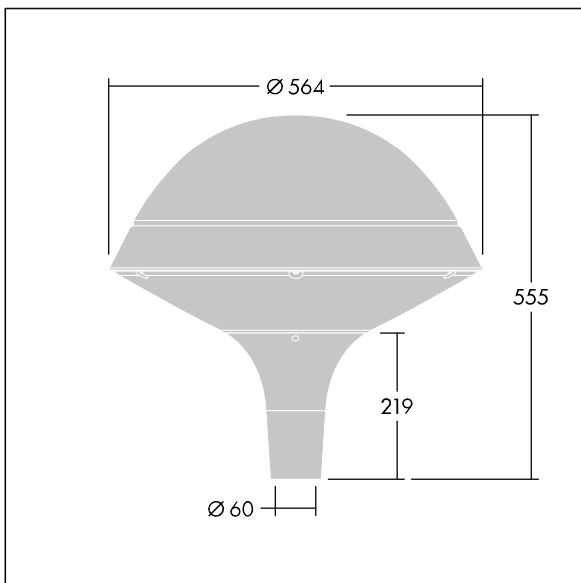

Plurio

THORN

96668703 PLI R 24L50-722-40 R/S T60 CL2 ANT

Plurio

Plurio Indirect: A decorative post-top LED lantern with radially symmetric distribution. LED driver with 24 LEDs driven at 500mA. Class II electrical, IP66, IK08. Base: cast aluminium, powder coated anthracite (close to RAL7043). Canopy: round shape, aluminium, textured anthracite (close to RAL7043). Diffuser: UV stabilised, clear polycarbonate with anti-glare prisms. Indirect, reflector based optic. Complete with 2200-4000K NightTune LEDs. Post top mounting to Ø60mm column.

Upward lighting emissions below 1%.

Dimensions: Ø564 x 555 mm
Luminaire input power: 36 W
Luminaire luminous flux: 3932 lm
Luminaire efficacy: 109 lm/W
Weight: 9.5 kg
Scx: 0.191 m²

TLG_PLRL_F_IRC_ANT.jpg