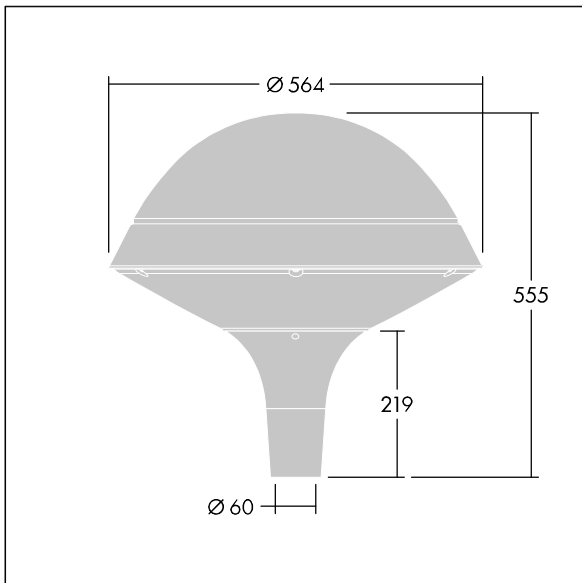

Plurio

THORN

96668704 PLI R 24L35-722-40 R/S T60 CL1 ANT

Plurio

Plurio Indirect: A decorative post-top LED lantern with radially symmetric distribution. LED driver with 24 LEDs driven at 350mA. Class I electrical, IP66, IK08. Base: cast aluminium, powder coated anthracite (close to RAL7043). Canopy: round shape, aluminium, textured anthracite (close to RAL7043). Diffuser: UV stabilised, clear polycarbonate with anti-glare prisms. Indirect, reflector based optic. Complete with 2200-4000K NightTune LEDs. Post top mounting to Ø60mm column.

Upward lighting emissions below 1%.

Dimensions: Ø564 x 555 mm
Luminaire input power: 26 W
Luminaire luminous flux: 2973 lm
Luminaire efficacy: 114 lm/W
Weight: 9.5 kg
Scx: 0.191 m²

TLG_PLRL_F_IRC_ANT.jpg