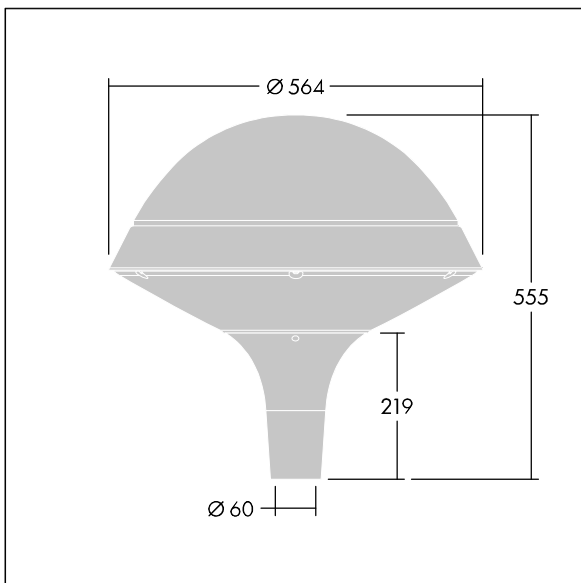

Plurio

THORN

96668704 PLI R 24L35-722-40 R/S T60 CL1 ANT

Plurio

Plurio Indirect: A decorative post-top LED lantern with radially symmetric distribution. LED driver with 24 LEDs driven at 350mA. Class I electrical, IP66, IK08. Base: cast aluminium, powder coated anthracite (close to RAL7043). Canopy: round shape, aluminium, textured anthracite (close to RAL7043). Diffuser: UV stabilised, clear polycarbonate with anti-glare prisms. Indirect, reflector based optic. Complete with 2200-4000K NightTune LEDs. Post top mounting to Ø60mm column.

Upward lighting emissions below 1%.

Dimensions: Ø564 x 555 mm
Luminaire input power: 26 W
Luminaire luminous flux: 2973 lm
Luminaire efficacy: 114 lm/W
Weight: 9.5 kg
Scx: 0.191 m²

TLG_PLRL_F_IRC_ANT.jpg