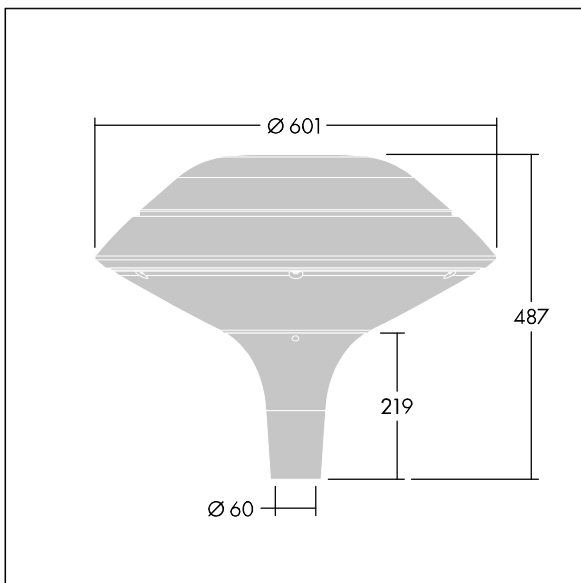

Plurio

THORN

96668620 PLI F 24L70-722-40 R/S T60 CL1 ANT

Plurio

Plurio Indirect: A decorative post-top LED lantern with radially symmetric distribution. LED driver with 24 LEDs driven at 700mA. Class I electrical, IP66, IK08. Base: cast aluminium, powder coated anthracite (close to RAL7043). Canopy: flat shape, aluminium, textured anthracite (close to RAL7043). Diffuser: UV stabilised, clear polycarbonate with anti-glare prisms. Indirect, reflector based optic. Complete with 2200-4000K NightTune LEDs. Post top mounting to Ø60mm column.

Upward lighting emissions below 1%.

Dimensions: Ø601 x 487 mm
Luminaire input power: 51 W
Luminaire luminous flux: 5386 lm
Luminaire efficacy: 106 lm/W
Weight: 11 kg
Scx: 0.167 m²

TLG_PLRL_F_IFC_ANT.jpg