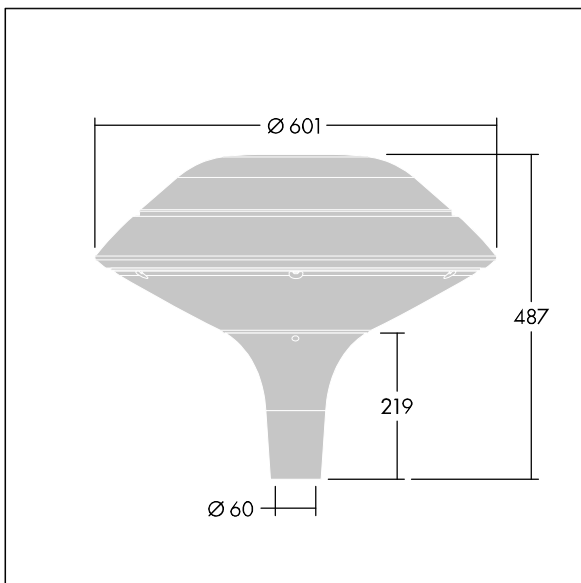

## Plurio

Plurio Indirect: A decorative post-top LED lantern with radially symmetric distribution. LED driver with 24 LEDs driven at 700mA. Class I electrical, IP66, IK08. Base: cast aluminium, powder coated anthracite (close to RAL7043). Canopy: flat shape, aluminium, textured anthracite (close to RAL7043). Diffuser: UV stabilised, clear polycarbonate with anti-glare prisms. Indirect, reflector based optic. Complete with 2200-4000K NightTune LEDs. Post top mounting to Ø60mm column.

Upward lighting emissions below 1%.

Dimensions: Ø601 x 487 mm  
Luminaire input power: 51 W  
Luminaire luminous flux: 5386 lm  
Luminaire efficacy: 106 lm/W  
Weight: 11 kg  
Scx: 0.167 m<sup>2</sup>

TLG\_PLRL\_F\_IFC\_ANT.jpg