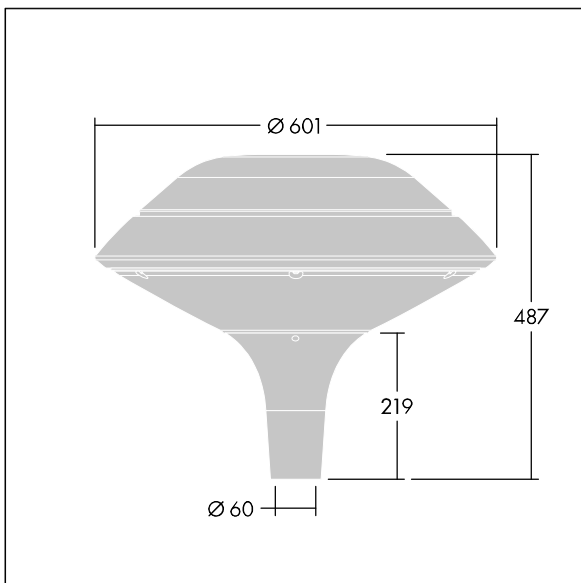

Plurio

THORN

96668622 PLI F 24L50-722-40 R/S T60 CL1 ANT

Plurio

Plurio Indirect: A decorative post-top LED lantern with radially symmetric distribution. LED driver with 24 LEDs driven at 500mA. Class I electrical, IP66, IK08. Base: cast aluminium, powder coated anthracite (close to RAL7043). Canopy: flat shape, aluminium, textured anthracite (close to RAL7043). Diffuser: UV stabilised, clear polycarbonate with anti-glare prisms. Indirect, reflector based optic. Complete with 2200-4000K NightTune LEDs. Post top mounting to Ø60mm column.

Upward lighting emissions below 1%.

Dimensions: Ø601 x 487 mm
Luminaire input power: 36 W
Luminaire luminous flux: 3932 lm
Luminaire efficacy: 109 lm/W
Weight: 11 kg
Scx: 0.167 m²

TLG_PLRL_F_IFC_ANT.jpg