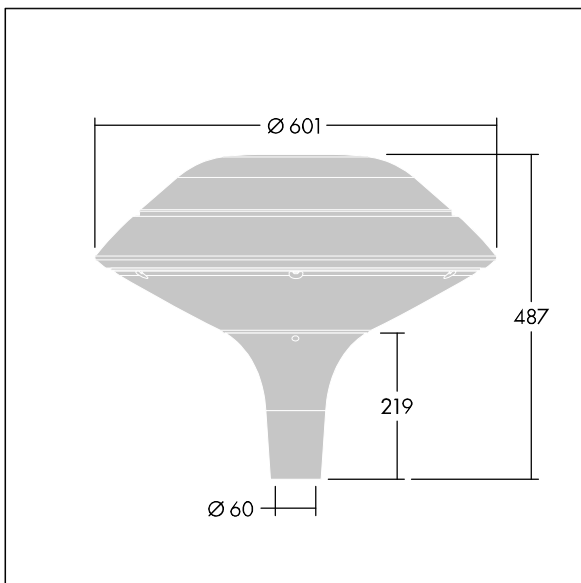

Plurio

THORN

96668623 PLI F 24L50-722-40 R/S T60 CL2 ANT

Plurio

Plurio Indirect: A decorative post-top LED lantern with radially symmetric distribution. LED driver with 24 LEDs driven at 500mA. Class II electrical, IP66, IK08. Base: cast aluminium, powder coated anthracite (close to RAL7043). Canopy: flat shape, aluminium, textured anthracite (close to RAL7043). Diffuser: UV stabilised, clear polycarbonate with anti-glare prisms. Indirect, reflector based optic. Complete with 2200-4000K NightTune LEDs. Post top mounting to Ø60mm column.

Upward lighting emissions below 1%.

Dimensions: Ø601 x 487 mm
Luminaire input power: 36 W
Luminaire luminous flux: 3932 lm
Luminaire efficacy: 109 lm/W
Weight: 11 kg
Scx: 0.167 m²

TLG_PLRL_F_IFC_ANT.jpg