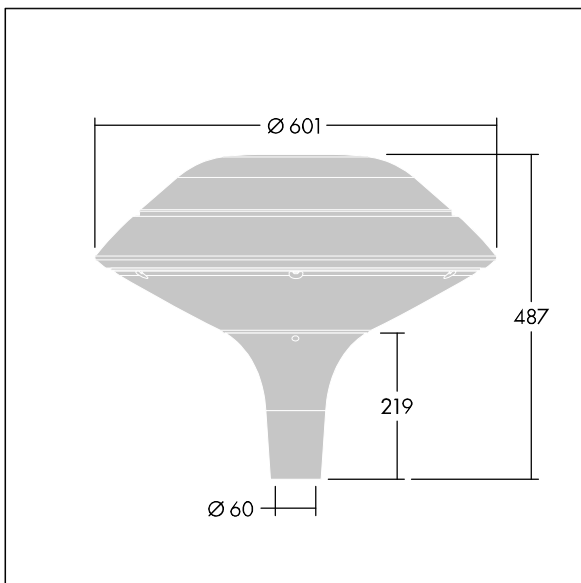

## Plurio

Plurio Indirect: A decorative post-top LED lantern with radially symmetric distribution. LED driver with 24 LEDs driven at 350mA. Class I electrical, IP66, IK08. Base: cast aluminium, powder coated anthracite (close to RAL7043). Canopy: flat shape, aluminium, textured anthracite (close to RAL7043). Diffuser: UV stabilised, clear polycarbonate with anti-glare prisms. Indirect, reflector based optic. Complete with 2200-4000K NightTune LEDs. Post top mounting to Ø60mm column.

Upward lighting emissions below 1%.

Dimensions: Ø601 x 487 mm  
Luminaire input power: 26 W  
Luminaire luminous flux: 2973 lm  
Luminaire efficacy: 114 lm/W  
Weight: 11 kg  
Scx: 0.167 m<sup>2</sup>

TLG\_PLRL\_F\_IFC\_ANT.jpg