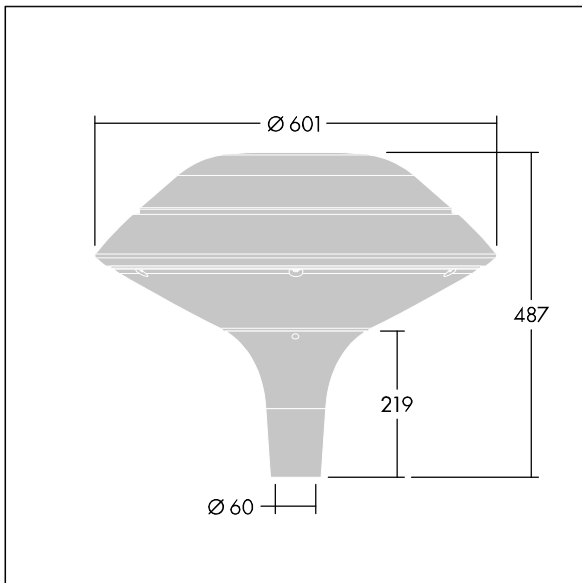

## Plurio

Plurio Indirect: A decorative post-top LED lantern with radially symmetric distribution. LED driver with 24 LEDs driven at 350mA. Class I electrical, IP66, IK08. Base: cast aluminium, powder coated anthracite (close to RAL7043). Canopy: flat shape, aluminium, textured anthracite (close to RAL7043). Diffuser: UV stabilised, clear polycarbonate with anti-glare prisms. Indirect, reflector based optic. Complete with 2200-4000K NightTune LEDs. Post top mounting to Ø60mm column.

Upward lighting emissions below 1%.

Dimensions: Ø601 x 487 mm  
Luminaire input power: 26 W  
Luminaire luminous flux: 2973 lm  
Luminaire efficacy: 114 lm/W  
Weight: 11 kg  
Scx: 0.167 m<sup>2</sup>

TLG\_PLRL\_F\_IFC\_ANT.jpg