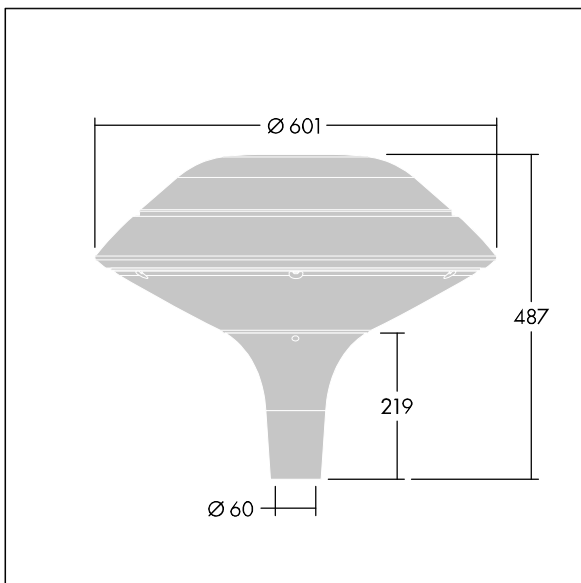

## Plurio

Plurio Indirect: A decorative post-top LED lantern with radially symmetric distribution. LED driver with 24 LEDs driven at 350mA. Class II electrical, IP66, IK08. Base: cast aluminium, powder coated anthracite (close to RAL7043). Canopy: flat shape, aluminium, textured anthracite (close to RAL7043). Diffuser: UV stabilised, clear polycarbonate with anti-glare prisms. Indirect, reflector based optic. Complete with 2200-4000K NightTune LEDs. Post top mounting to Ø60mm column.

Upward lighting emissions below 1%.

Dimensions: Ø601 x 487 mm  
Luminaire input power: 26 W  
Luminaire luminous flux: 2973 lm  
Luminaire efficacy: 114 lm/W  
Weight: 11 kg  
Scx: 0.167 m<sup>2</sup>

TLG\_PLRL\_F\_IFC\_ANT.jpg