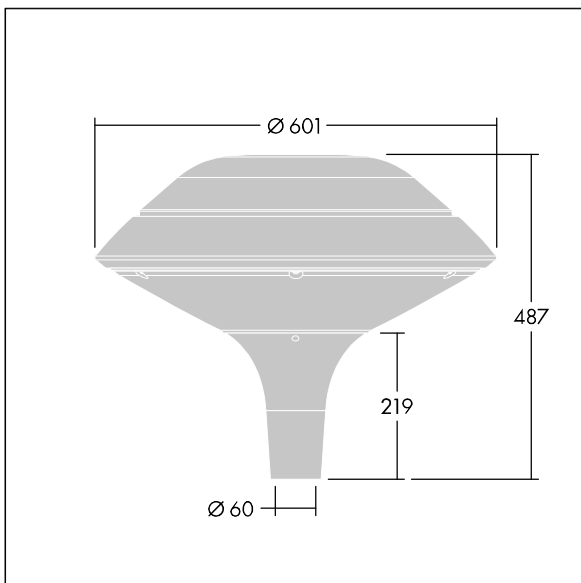

Plurio

THORN

96668625 PLI F 24L35-722-40 R/S T60 CL2 ANT

Plurio

Plurio Indirect: A decorative post-top LED lantern with radially symmetric distribution. LED driver with 24 LEDs driven at 350mA. Class II electrical, IP66, IK08. Base: cast aluminium, powder coated anthracite (close to RAL7043). Canopy: flat shape, aluminium, textured anthracite (close to RAL7043). Diffuser: UV stabilised, clear polycarbonate with anti-glare prisms. Indirect, reflector based optic. Complete with 2200-4000K NightTune LEDs. Post top mounting to Ø60mm column.

Upward lighting emissions below 1%.

Dimensions: Ø601 x 487 mm
Luminaire input power: 26 W
Luminaire luminous flux: 2973 lm
Luminaire efficacy: 114 lm/W
Weight: 11 kg
Scx: 0.167 m²

TLG_PLRL_F_IFC_ANT.jpg