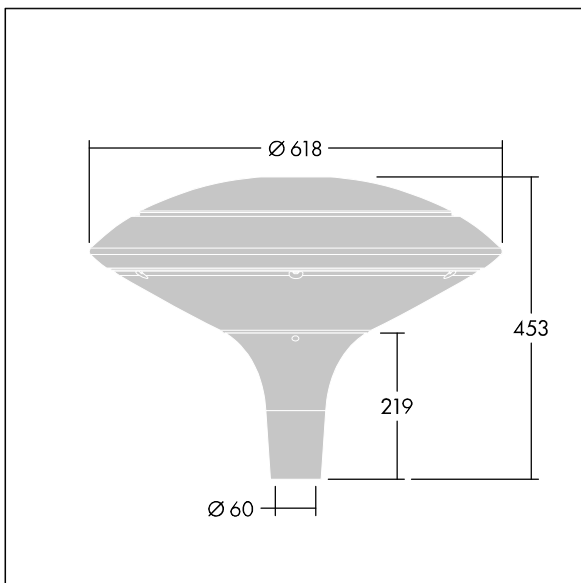

Plurio

THORN

96668637 PLI D 24L35-722-40 R/S T60 CL2 ANT

Plurio

Plurio Indirect: A decorative post-top LED lantern with radially symmetric distribution. LED driver with 24 LEDs driven at 350mA. Class II electrical, IP66, IK08. Base: cast aluminium, powder coated anthracite (close to RAL7043). Canopy: disc shape, aluminium, textured anthracite (close to RAL7043). Diffuser: UV stabilised, clear polycarbonate with anti-glare prisms. Indirect, reflector based optic. Complete with 2200-4000K NightTune LEDs. Post top mounting to Ø60mm column.

Upward lighting emissions below 1%.

Dimensions: Ø618 x 453 mm
Luminaire input power: 26 W
Luminaire luminous flux: 2973 lm
Luminaire efficacy: 114 lm/W
Weight: 11 kg
Scx: 0.151 m²

TLG_PLRL_F_IDC_ANT.jpg