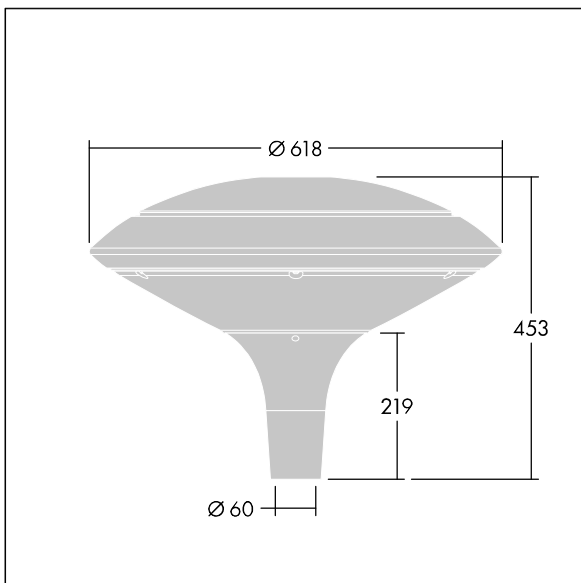

Plurio

THORN

96668641 PLI D 24L70-722-40 R/S T60 CL2 ANT

Plurio

Plurio Indirect: A decorative post-top LED lantern with radially symmetric distribution. LED driver with 24 LEDs driven at 700mA. Class II electrical, IP66, IK08. Base: cast aluminium, powder coated anthracite (close to RAL7043). Canopy: disc shape, aluminium, textured anthracite (close to RAL7043). Diffuser: UV stabilised, clear polycarbonate with anti-glare prisms. Indirect, reflector based optic. Complete with 2200-4000K NightTune LEDs. Post top mounting to Ø60mm column.

Upward lighting emissions below 1%.

Dimensions: Ø618 x 453 mm
Luminaire input power: 51 W
Luminaire luminous flux: 5386 lm
Luminaire efficacy: 106 lm/W
Weight: 11 kg
Scx: 0.151 m²

TLG_PLRL_F_IDC_ANT.jpg