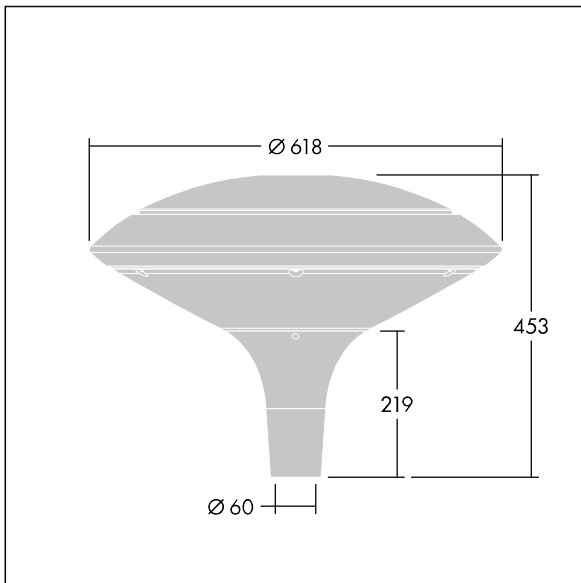

## Plurio

Plurio Indirect: A decorative post-top LED lantern with radially symmetric distribution. LED driver with 24 LEDs driven at 700mA. Class II electrical, IP66, IK08. Base: cast aluminium, powder coated anthracite (close to RAL7043). Canopy: disc shape, aluminium, textured anthracite (close to RAL7043). Diffuser: UV stabilised, clear polycarbonate with anti-glare prisms. Indirect, reflector based optic. Complete with 2200-4000K NightTune LEDs. Post top mounting to Ø60mm column.

Upward lighting emissions below 1%.

Dimensions: Ø618 x 453 mm  
Luminaire input power: 51 W  
Luminaire luminous flux: 5386 lm  
Luminaire efficacy: 106 lm/W  
Weight: 11 kg  
Scx: 0.151 m<sup>2</sup>

TLG\_PLRL\_F\_IDC\_ANT.jpg