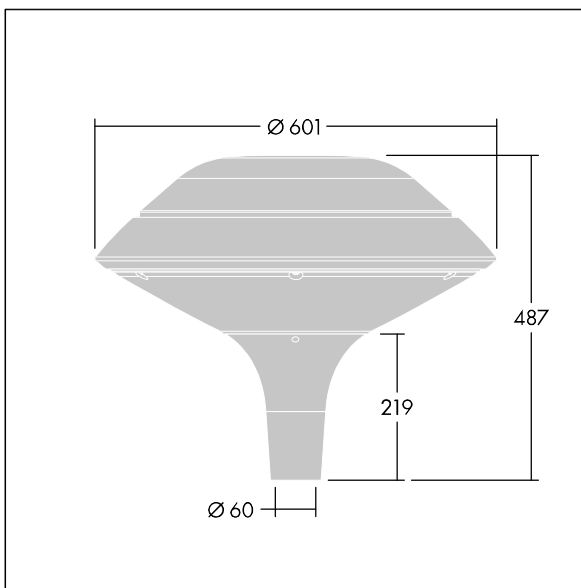

96668643 PLD F 18L35-740 R/S BS 3550 T60 CL2 GY

Plurio

Plurio Direct: A decorative post-top LED lantern with radially symmetric distribution. LED driver with 18 LEDs driven at 350mA. Class II electrical, IP66, IK08. Base: cast aluminium, powder coated silver-grey. Canopy: flat shape, aluminium, textured silver-grey. Diffuser: UV stabilised, clear polycarbonate with anti-glare prisms. Direct, lens based optic with internal reflector. Equipped with 50% power reduction circuit, effective 3 hours before and 5 hours after a calculated midnight. It can be deactivated at installation with an easily accessible internal switch. Complete with 4000K LED. Post top mounting to Ø60mm column.

Upward lighting emissions below 1%.

Dimensions: Ø601 x 487 mm
 Luminaire input power: 21 W
 Luminaire luminous flux: 2577 lm
 Luminaire efficacy: 123 lm/W
 Weight: 11 kg
 Scx: 0.167 m²

TLG_PLRL_F_DFC_GY.jpg