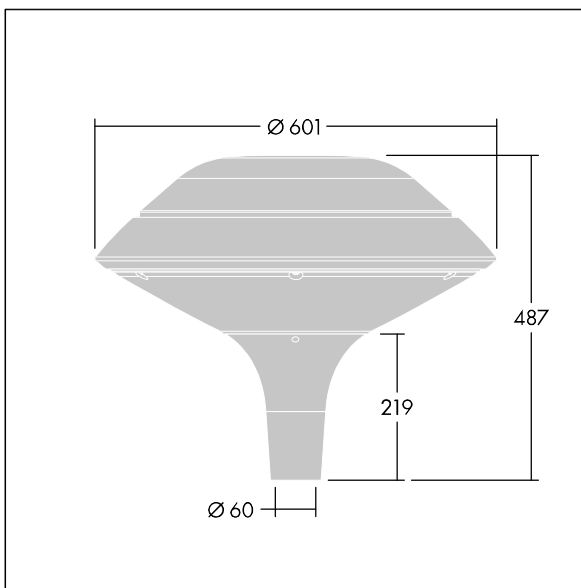

96668645 PLD F 18L50-740 R/S BS 3550 T60 CL2 GY

Plurio

Plurio Direct: A decorative post-top LED lantern with radially symmetric distribution. LED driver with 18 LEDs driven at 500mA. Class II electrical, IP66, IK08. Base: cast aluminium, powder coated silver-grey. Canopy: flat shape, aluminium, textured silver-grey. Diffuser: UV stabilised, clear polycarbonate with anti-glare prisms. Direct, lens based optic with internal reflector. Equipped with 50% power reduction circuit, effective 3 hours before and 5 hours after a calculated midnight. It can be deactivated at installation with an easily accessible internal switch. Complete with 4000K LED. Post top mounting to Ø60mm column.

Upward lighting emissions below 1%.

Dimensions: Ø601 x 487 mm
 Luminaire input power: 28 W
 Luminaire luminous flux: 3538 lm
 Luminaire efficacy: 126 lm/W
 Weight: 11 kg
 Scx: 0.167 m²

TLG_PLRL_F_DFC_GY.jpg